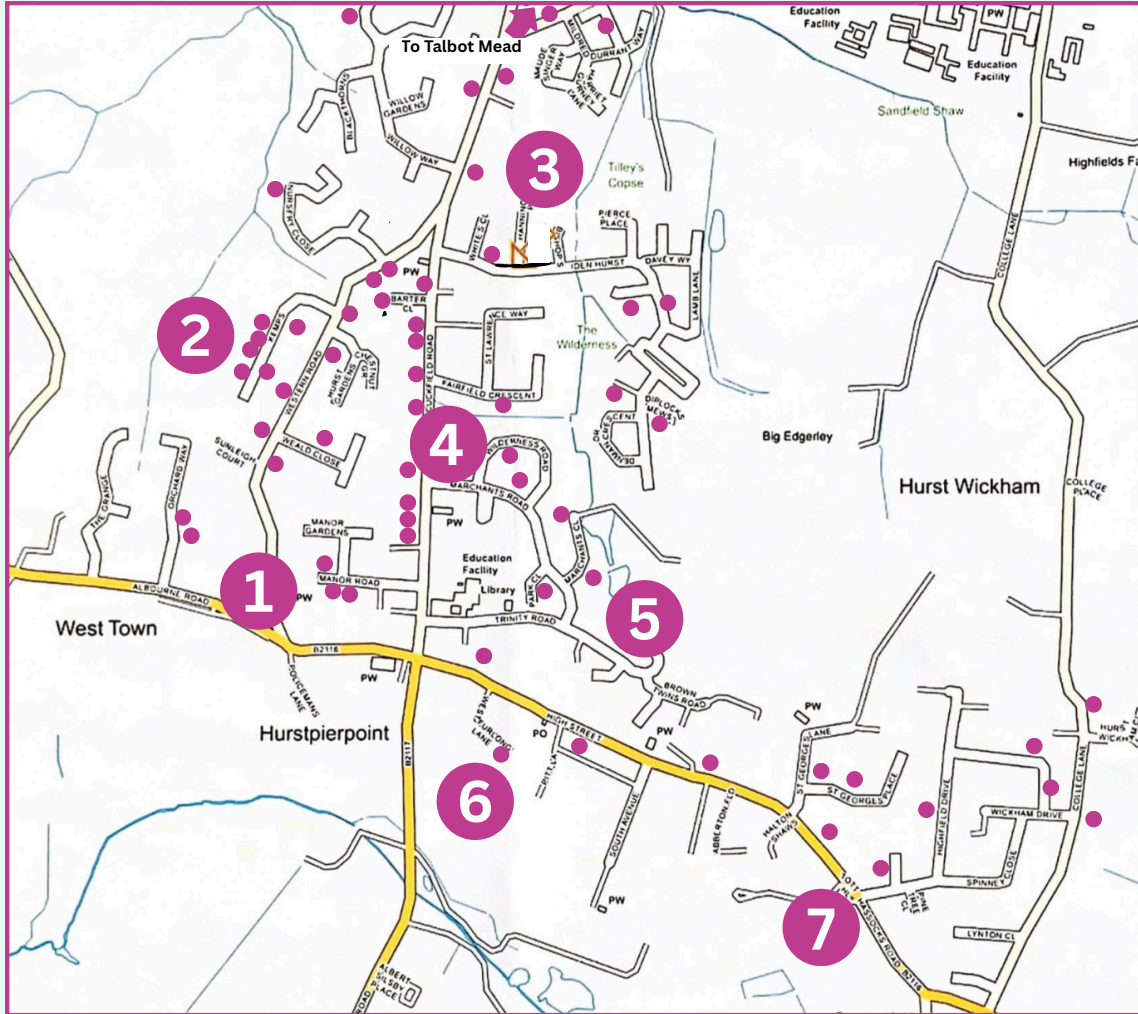

THE HURST JUMBLE TRAIL SPRING 2026 AREA MAP