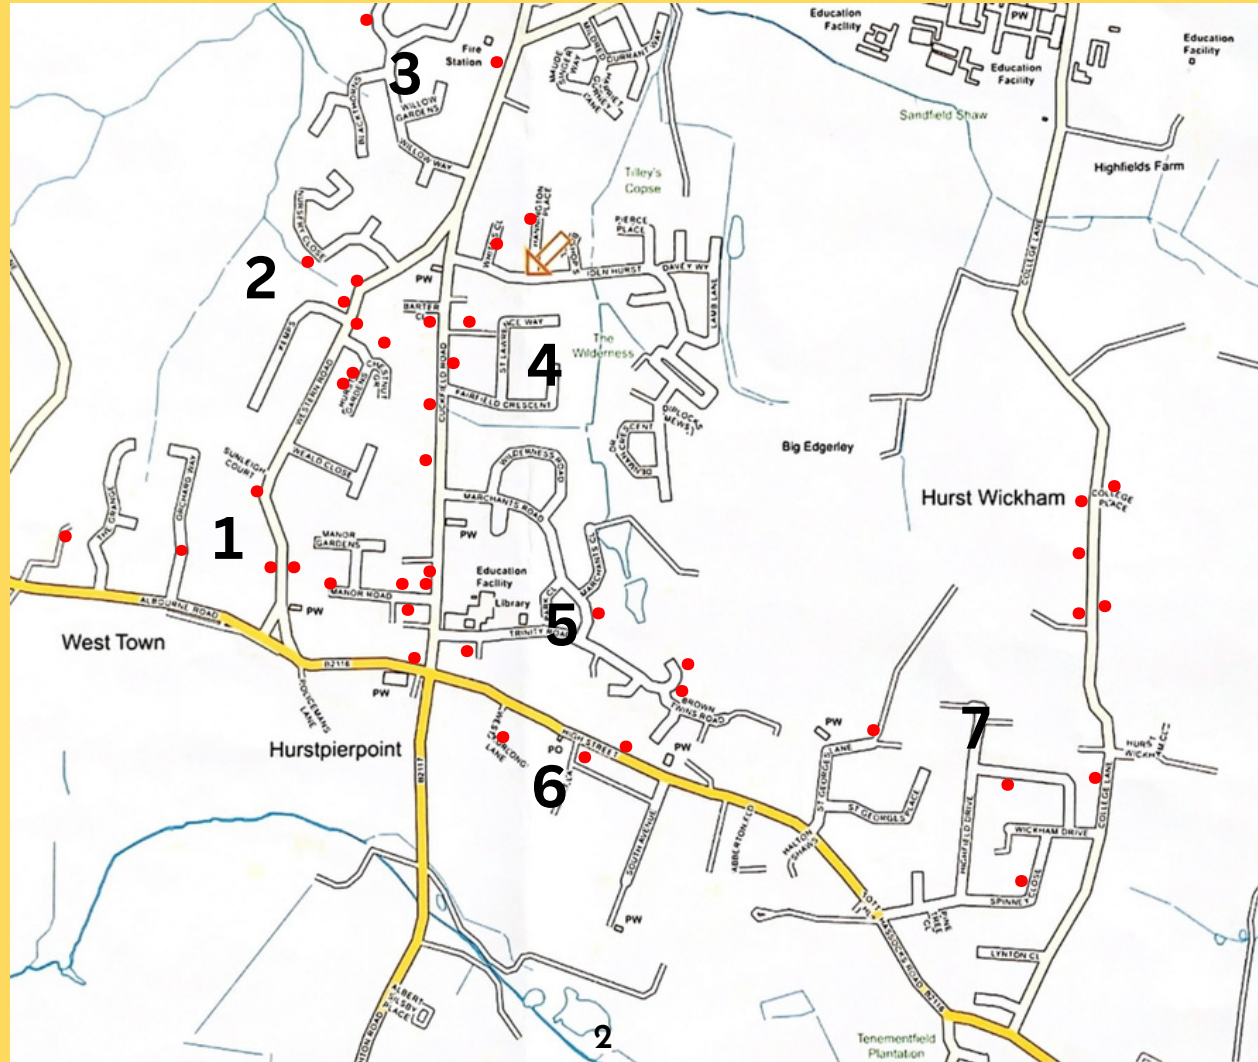

## AREA 1

- St Peter and St James Hospice, BN6 9ES
- 2 Orchard Way BN6 9UB
- 180 Western Road BN6 9TE
- 131 Western Road BN6 9SY
- 162 Western Road BN6 9TD

## AREA 2

- 23 Nursery Close, BN6 9WA
- 52 Western Road, BN6 9SU
- 60 Western Road, BN6 9SU
- 45 Western Road, BN6 9SU
- 3 Hurst Gardens, BN6 9ST
- 5 Hurst Gardens, BN6 9ST
- 1 Chestnut Grove, BN6 9SS

## AREA 4

- 8 White's Close, BN6 9XX
- 5 Hannington Place, BN6 9XY
- 107 Cuckfield Road, BN6 9RS
- 88 Cuckfield Road, BN6 9RZ
- 97 Cuckfield Road, BN6 9RS
- 60 Cuckfield Road, BN6 9SB
- 75 Cuckfield Road, BN6 9RR
- 57 Cuckfield Road, BN6 9RR
- 48 Cuckfield Road, BN6 9SA
- 35c, Cuckfield Road, BN6 9RW
- 33 Cuckfield Road, BN6 9RW
- Sandown, Manor Road, BN6 9UJ
- 6 Park Cottage, Manor Road, BN6 9UW
- The Courtyard, Manor Road, BN6 9UH

## AREA 5

- 37 High Street, BN6 9TT
- 9 Trinity Road, BN6 9UY
- 37 Marchants Road, BN6 9UU
- 13 Marchants Close, BN6 9XB
- 31 Trinity Road, BN6 9UY
- 23 Trinity Road, BN6 9UY
- Outside Hurst Community Charity Shop
- 5 x stalls BN6 9RE